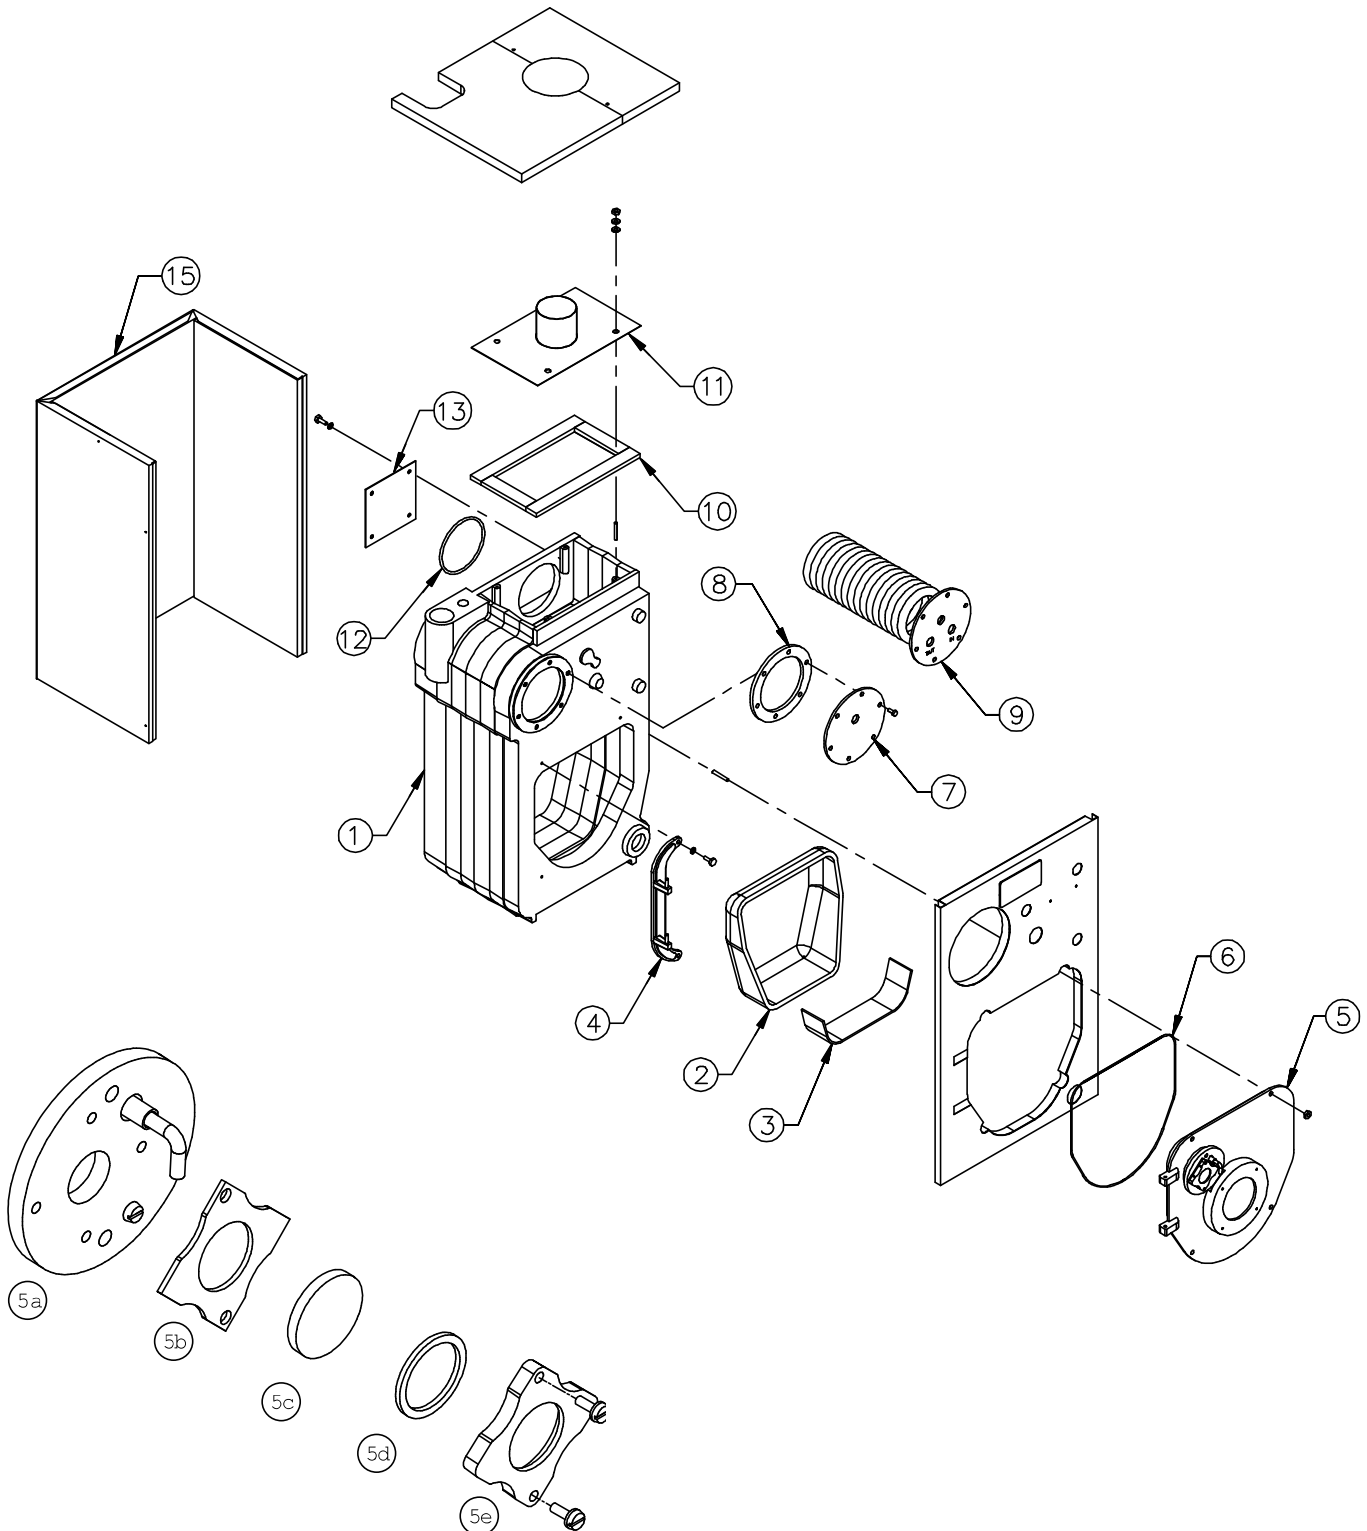

PeerlessBoilers.com

Peerless® Series WV-DV™

All repair parts orders - no minimum charges.

Please order with code number.

All prices quoted are in U.S. dollars.

All prices subject to change without notice.

All prices F.O.B. Bally, PA

PeerlessBoilers.com

Peerless® Series WV-DV™

All repair parts orders - no minimum charges.

Please order with code number.

All prices quoted are in U.S. dollars.

All prices subject to change without notice.

All prices F.O.B. Bally, PA

	Description	Quantity Required	Stock Code
1	Block Assembly Water – WPCT-03	1	90183
	Block Assembly Water – WPCT-04	1	90184
	Block Assembly Water – WPC-03	1	90186
	Block Assembly Water – WPC-04	1	90187
1a	2" Push Nipple (1) per Section	1	51543
1b	6" Push Nipple (1) per Section	1	51546
2	Target Wall	1	50795
3	Base Liner, Insulation Blanket 1/2" x 3" x 14" (Obs 4/05)	1	50856
	Base Liner, Insulation Blanket 1/2" x 6" x 14"	1	50857
	Base Liner, Insulation Blanket 1/2" x 10 1/2" x 14"	1	50858
4	Swing Door Hinge	1	7240
5	Burner Mounting Plate Assembly	1	90137
–	Burner Mounting Plate Insulation	1	50794
–	Flame Observation Assembly	1	90754
5a	Flame Observation Cover Plate	1	SC1012
5b	Face Gasket	1	50230
5c	Pyrex Observation Window	1	51681
5d	Ring Gasket	1	50229
5e	Observation Glass Holder	–	–
5f	#10-32 X 3/4, Screw Sltd RD HD 18-8 SS , (Local Hdwr Supply)	2	–
6	Burner Mounting Plate Rope Seal, 3/8" ** Price Per Foot **	5 ft	51211
7	Steel Cover Plate (Front) Water	1	99812
8	Rubber Gasket (Front Plate)	1	51800
9	Tankless Coil – WV-DV-03	1	90637
	Tankless Coil – WV-DV-04	1	90534
10	Flue Collector Plate Blanket Seal	1	90999
11	Flue Collector Cover Plate 3 Section	1	50245
	Flue Collector Cover Plate 4 Section	1	50253
12	1/4" Rope Seal,(2ft.) ** Price Per Foot **	2.ft	51209
13	Rear Outlet Cover Plate	1	90563
14	6" Flue Collar Adapter, Water	1	90568
	6" Flue Collar Adapter, Steam	1	90386
15	Jacket Assembly – WV-DV-03	1	90098
	Jacket Assembly – WV-DV-04	1	90418
Water Controls for Tankless Coil Boilers			
N/S	Triple Aquastat, L8124A-1102 130-240, (HW Obsolete 1/08) w/Coil	§	–
N/S	Triple Aquastat, L8124C-1102 130-240, (HW Obsolete 1/08) w/Coil	§	50704
N/S	Electronic Triple Aquastat,L7224C-1004 , (12" Sensor) (180-240)	§	50703
Special Water Controls for Tankless Coil Boilers			
N/S	Electronic Triple Aquastat , L7224U1002, (12" Sensor) (S/O)	§	50690
N/S	3/4" Well std ("A"), 123-0870A	§	50629
N/S	3/4" Well extended ("C"), 123-0871A	§	50630
Water Controls			
N/S	3250, Oil I Reset & Lwco, Hydrolevel	☼	50343
N/S	Bracket / Sensor Assy, Hydrostat Surface Mt. 12", 48-103 Hydrostat	☼	54522
N/S	3/4" NPT Well, 48-202 Hydrostat	☼	50792
Vent Components			
N/S	ZFLEX APPL Termination Adapter	1	7577
N/S	ZFLEX APPL Adapter	1	7576
N/S	Riello Burner Adapter	1	7615
N/S	Tube of Sealant, RTV-106 or RTV-108, (Local Hdwr Supply)	1	–
N/S	Concentric Vent Termination Kit	1	91776
N/S	Rope Seal for Flue Outlet Collar ** Price Per Foot **	4.ft	51209
N/S	Rope Seal for Combustion Chamber ** Price Per Foot **	6.ft	51210

§ Limited availability of parts