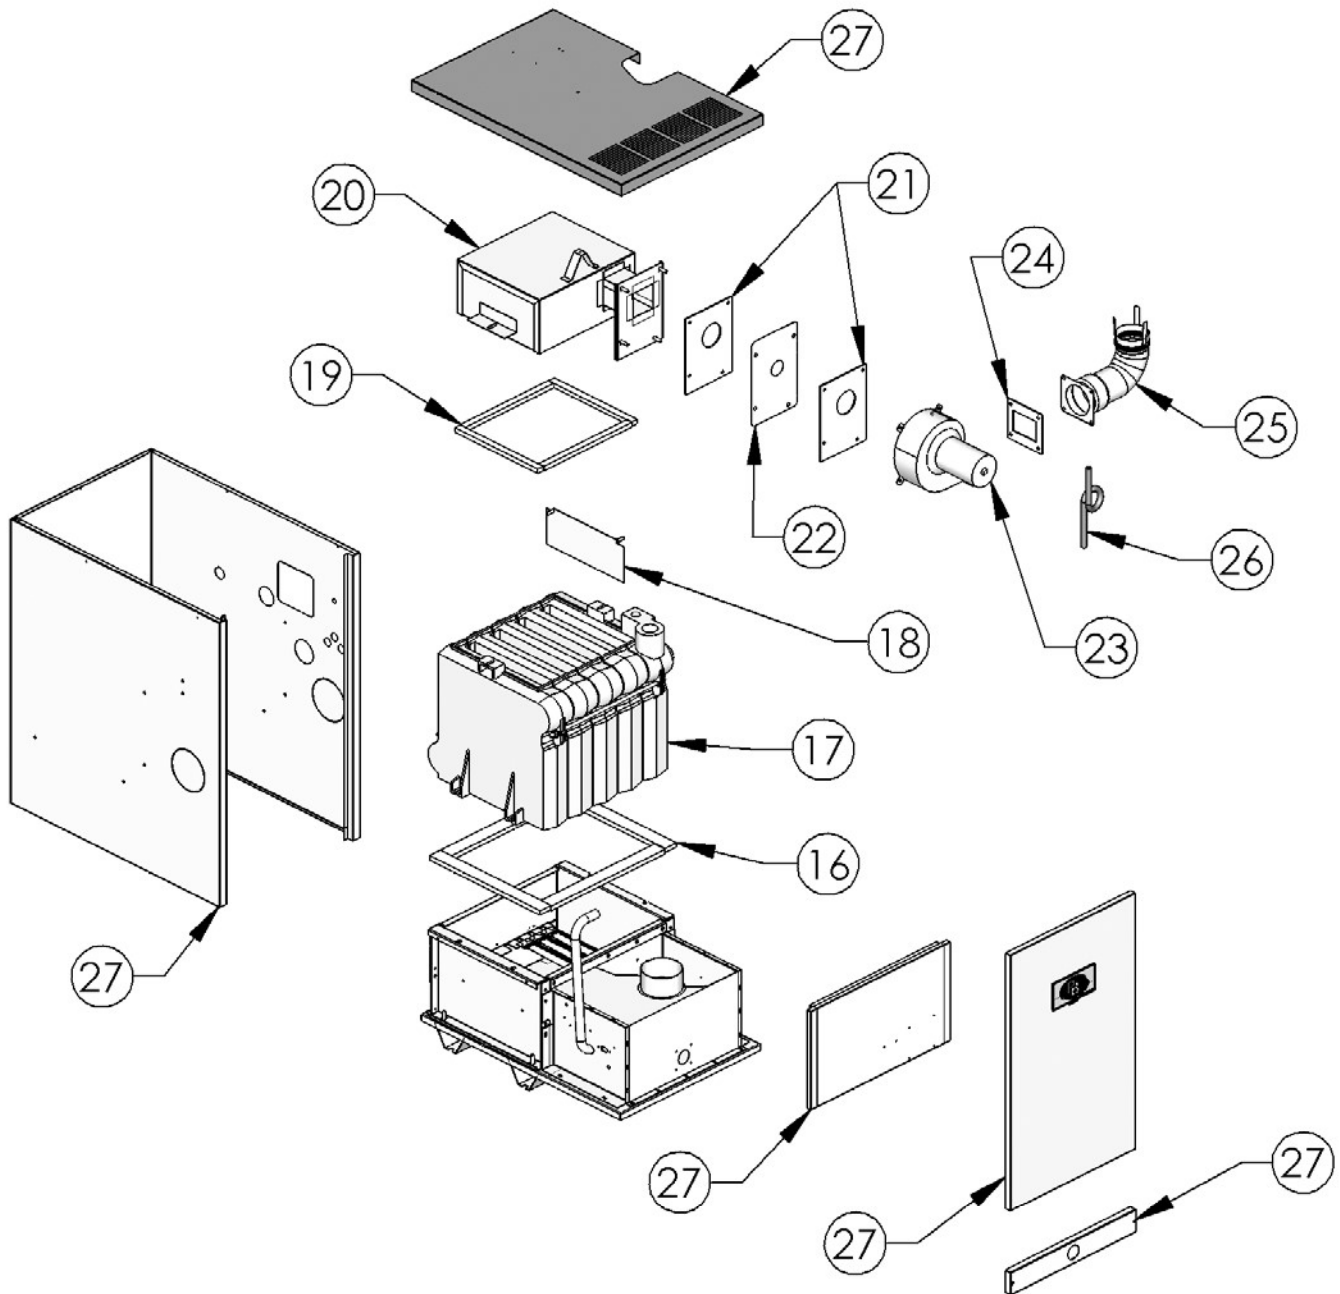

PeerlessBoilers.com

Peerless® Series PSCII™

All repair parts orders - no minimum charges.

Please order with code number.

All prices quoted are in U.S. dollars.

All prices subject to change without notice.

All prices F.O.B. Bally, PA

PeerlessBoilers.com

Peerless® Series PSCII™

All repair parts orders - no minimum charges.

Please order with code number.

All prices quoted are in U.S. dollars.

All prices subject to change without notice.

All prices F.O.B. Bally, PA

	Description	Quantity Required	Stock Code
16	Base Blanket Seal, (4' to 7') *Sold by the foot	7.ft	50867
17	Block – PSCII-03	1	90419
	Block – PSCII-04	1	90420
	Block – PSCII-05	1	90421
	Block – PSCII-06	1	90422
18	Flue Baffle – PSCII-03	2	51598
	Flue Baffle – PSCII-04	3	51598
	Flue Baffle – PSCII-05	4	51598
	Flue Baffle – PSCII-06	5	51598
19	Flue Collector Blanket Seal (, Flue Collector Blanket Seal 1/2 X 3/4) 4' to 7'	7	50866
20	Flue Collector – PSCII-03	1	50171
	Flue Collector – PSCII-04	1	50172
	Flue Collector – PSCII-05	1	50173
	Flue Collector – PSCII-06	1	50174
21	Gasket, Orifice Plate	2	50135
22	Orifice Plate, Normal Altitude Natural Gas Models Only – PSCII-03	1	PSC5017
	Orifice Plate, Normal Altitude Natural Gas Models Only – PSCII-04	1	PSC5017-1
	Orifice Plate, Normal Altitude Natural Gas Models Only – PSCII-05	1	PSC5017-2
	Orifice Plate, Normal Altitude Natural Gas Models Only – PSCII-06	1	PSC5017-3
	Orifice Plate, Normal Altitude LP Gas Models Only – PSCII-03	1	PSC5018
	Orifice Plate, Normal Altitude LP Gas Models Only – PSCII-04	1	PSC5018-1
	Orifice Plate, Normal Altitude LP Gas Models Only – PSCII-05	1	PSC5018-2
Orifice Plate, Normal Altitude LP Gas Models Only – PSCII-06	1	PSC5018-3	
23	Fan, PSCII	1	50773
24	Gasket Fan outlet, PSCII	1	PSC5019
25	3" Condensate Ell w/ Drain, PSCII, HEAT-FAB 9PSC-51185	1	51185
25a	Vent Clamp	1	51900
26	5/8 OD X 3/8 ID Silicone Tubing, 2 Ft.	2	3797
27	Jacket – PSCII-03	1	90729
	Jacket – PSCII-04	1	90730
	Jacket – PSCII-05	1	90731
	Jacket – PSCII-06	1	90732
N/S	Ignition Control -HW, S8610M-3009, NAT	1	50672
-	Gas Valve, SV9501 M2700, Natural Gas Models Only (Smart Valve)	1	51682
-	Gas Valve, SV9501 M2064, LP Gas Models Only (Smart Valve)	1	51691
-	Honeywell VR8204A-2001 Spark Gas Valve – Natural Gas – PSCII-03-05	1	50583
-	Honeywell VR8204A2183 1/2 Spark Gas Valve - LP Gas - PSCII-03-05	1	50584
-	Honeywell VR8304M-002 Spark Gas Valve – Natural Gas – PSCII-06	1	50589
N/S	Pilot Assembly, Q3480B1644/B, NG Spark Ignition	1	50996
N/S	Pilot Assembly, Q3481B1529/B LP Spark Ignition	1	50997
N/S	Pilot Assembly, Q3480B1041, NG SV Ignition	1	51295
N/S	Pilot Assembly, Q3480B1058, LP SV Ignition	1	50205
N/S	Ignition Cable 30" SPRK, HW 394800-30, OBS	1	50640
N/S	PSCII Nat to LP Conversion Kit, SV or SPRK	1	90734
N/S	PSCII LP to Nat Conversion Kit, SV or SPRK	1	90733
-	Limit Control, L4080B1 253 (less well) (Earlier Models Only)	1	50210
N/S	LIMIT HYDROLEVEL 3200 RESET W/ LWCO	1	50334
N/S	Bracket / Sensor Assy, Hydrostat Surface Mt. 12"	1	54522
N/S	WELL 3/4" NPT Well Std Length	1	50723
N/S	Zettler ZC90113-177 Transformer & 24V Relay (Earlier Models Only)	1	50786
N/S	PRESSURE SWITCH Cleveland NS2-1104-10 .46 SET PT PSCII-03	1	50026
N/S	PRESSURE SWITCH Cleveland NS2-1104-09 .50 SET PT PSCII-04/05	1	50025
N/S	PRESSURE SWITCH Cleveland NS2-1104-08 .42 SET PT PSCII-06	1	50024
N/S	120V, Zettler Relay ZC90341,(Earlier Models Only)	1	50790
N/S	24V White Rodgers Relay 90-340 (Current Models Only)	1	50726
N/S	Safety Relief Valve 30 PSI Conbraco 10-408-05	1	50501
N/S	Safety Relief Valve 50 PSI Watts #350	☼	51028
N/S	Temperature Pressure Gauge	1	51324