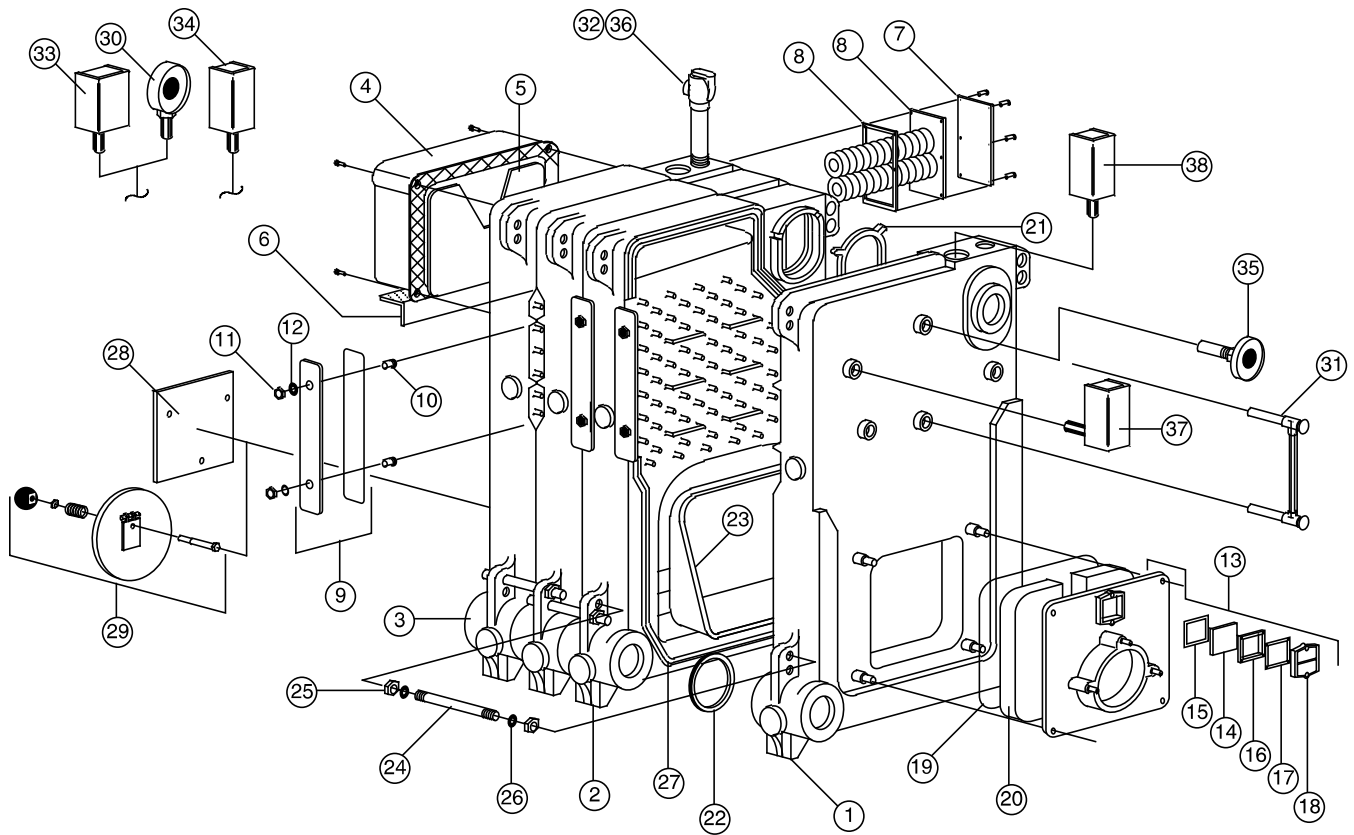

PeerlessBoilers.com

Peerless® Series CC™

All repair parts orders - no minimum charges.

Please order with code number.

All prices quoted are in U.S. dollars.

All prices subject to change without notice.

All prices F.O.B. Bally, PA

PeerlessBoilers.com

Peerless® Series CC™

All repair parts orders - no minimum charges.

Please order with code number.

All prices quoted are in U.S. dollars.

All prices subject to change without notice.

All prices F.O.B. Bally, PA

	Description	Quantity Required	Stock Code
1	Front Section	1	69101
	Front Section, Inspection Tapp, (3) 1-1/2 per section	☼	69102
2	Intermediate Section	1	69103
	Intermediate Section, Inspection Tapp, (3) 1-1/2 per section	☼	69104
	Intermediate Heater Section	☼	69105
	Intermediate Heater Section, Inspection Tapp, (3) 1-1/2 per section	☼	69106
3	Back Section	1	69109
	Back Section, Inspection Tapp, (3) 1-1/2 per section	1	69110
4	7" Flue Box Assembly,Hood, Slide Damper, Angle Bracket, and Hardware	1	69303
	8" Flue Box Assembly,Hood, Slide Damper, Angle Bracket, and Hardware	1	69305
	9" Flue Box Assembly,Hood, Slide Damper, Angle Bracket, and Hardware	1	69307
	10" Flue Box Assembly,Hood, Slide Damper, Angle Bracket, and Hardware	1	69308
4a	Flue Outlet Adapter 10" to 12" CC-11/12	1	69311
5	Slide Damper Only	1	92050
6	Angle Bracket Only	1	92051
7	Tankless Cover Plate Assembly (includes hardware and gasket)	1	92052
8	Tankless Coil (includes hardware and gasket)	1	69361
8a	Tankless Cover Plate Gasket	1	92053
9	Clean Out Cover Plate assembly includes: Clean Out Plate, Insulation and rope	1	92054
10, 11, 12	Clean Out Cover Plate Hardware Kit (2 Sections)	1	92055
13	Burner Mounting Plate Assembly Includes: Burner Plate, with Observation Glass assembly	1	
	Burner Mounting Plate Assembly 6-1/2" Opening (Beck G/O, Carlin)	1	69351
	Burner Mounting Plate Assembly 7-3/4" Opening (Beck G/O,PF J&C)	1	69352
	Burner Mounting Plate Assembly 9-1/8" Opening (PF G/O,,C)	1	69353
13a	Burner Mounting Plate Hardware	1	7653
14	Observation Glass	1	7648
15	Observation Glass Gasket	1	7650
16	Observation Glass Gasket	1	7649
17	Observation Glass Holder	1	7651
18	Observation Cover Plate	1	7677
19	Rope Seal 1/4" x 4.75ft. ** Price Per Foot **	5 ft	92056
20	Burner Door Insulation CC-03 though 06 (Beckett Burner)	1	69330
	Burner Door Insulation CC-03 though 12	1	69331
20a	Burner Door Insulation Hardware	1	92057
21	Upper Port Gasket (Viton) 1 per Section	1	92058
22	Lower Port gasket (Viton) 1 per Section	1	92059
23	Target Wall CC-03 through 06 only	1	69340
24	Draw Rod 5/8" x 9" (4 Rods per Section)	1	92060
25	Hex Nut 5/8" (2 per Rod)	1	51567
26	Washer 5/8" (1 per Rod)	1	7289
27	Rope 3/8" 10' 4" per section	10.5'	92061
28	Rear Observation Cover Plate CC-03 through 06	1	92062
29	Rear Observation Cover Plate CC-07 through 12	1	92063
Steam Trim			
30	3-1/2" Steam Gage w/internal siphon	1	92064
31	Gage Glass Set 92065	1	92065
32	1" Safety Relief Valve 15 PSI (CC-03 through 05)	1	92066
	1-1/4" Safety Relief Valve 15 PSI (CC-06 through 10)	1	92067
	1-1/2" Safety Relief Valve 15 PSI (CC-11/12)	1	92068
33	PA 404A Operating Control 50549	1	50549
34	L4079B Limit Control 50681	1	50681
Water Trim			
35	3-1/2" Pressure/Temperature Gage	1	92069
36	3/4" 40 PSI Relief Valve CC-03 through 08	1	92070
	1" 40 PSI Relief Valve CC-09 through 11	1	92071
	1-1/4" 40 PSI Relief Valve CC-12	1	92072
37	L4006A Operating Control	1	51702
38	L4006E Hi Limit Control w/ Manual Reset	1	50570