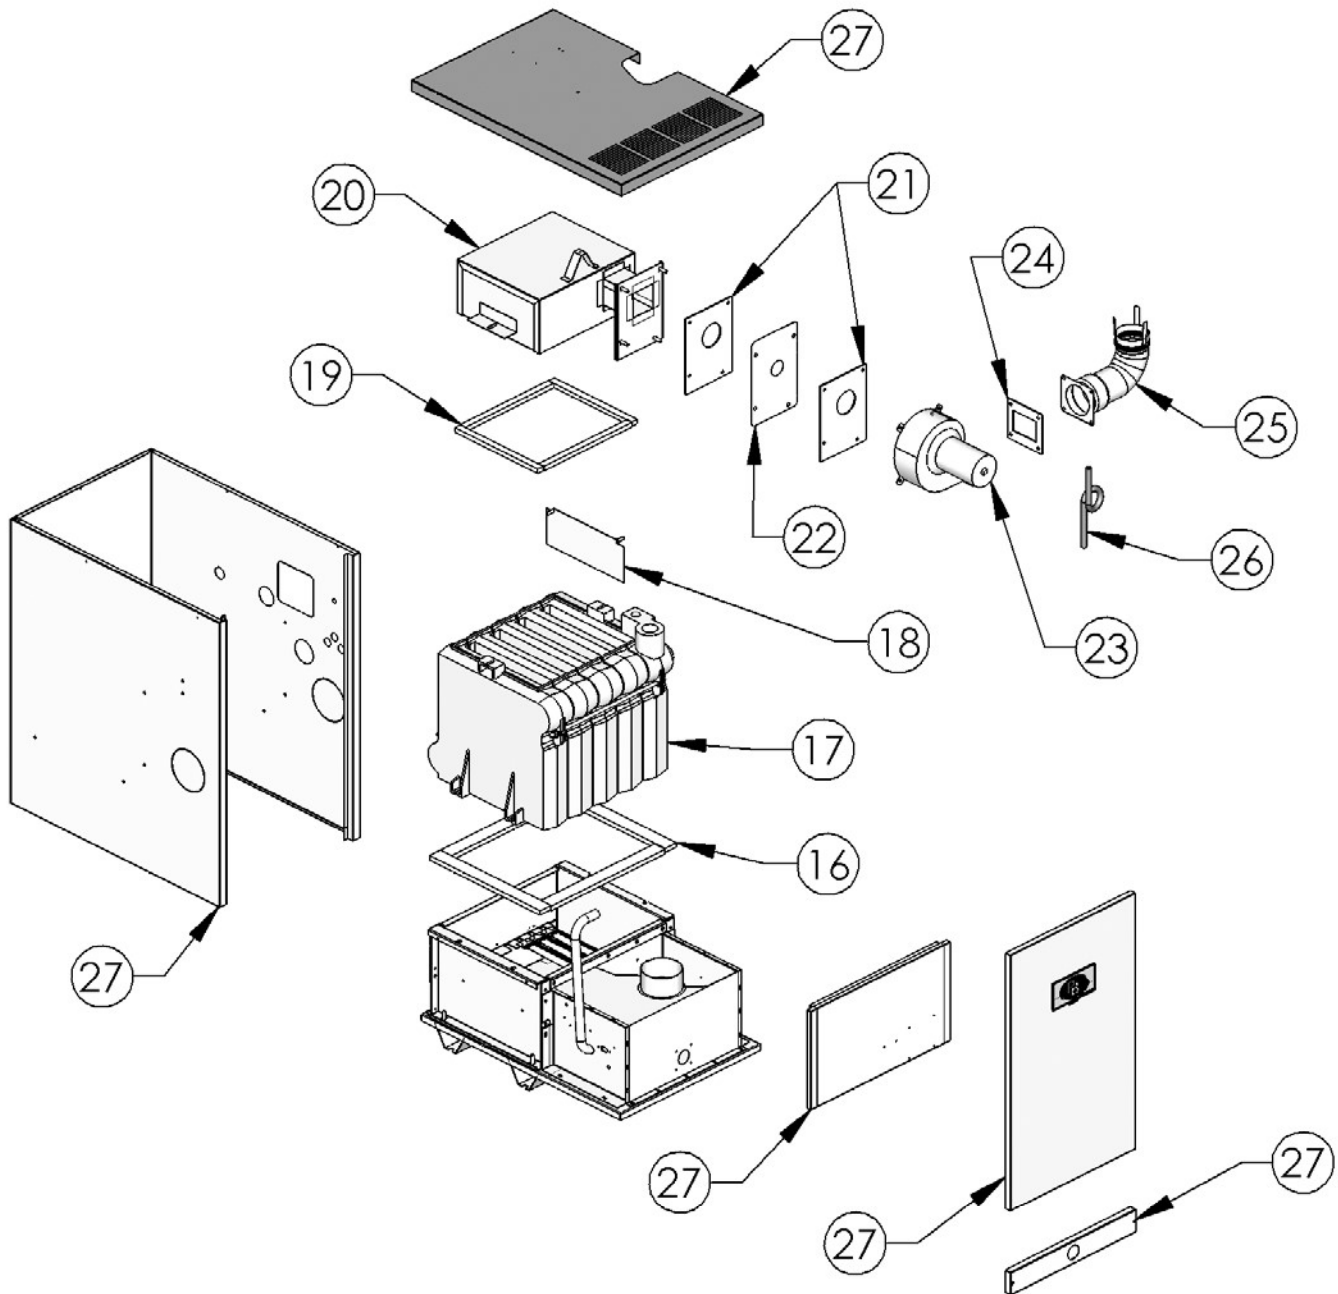

PeerlessBoilers.com

Peerless® Series PSCII™

All repair parts orders - no minimum charges.

Please order with code number.

All prices quoted are in U.S. dollars.

All prices subject to change without notice.

All prices F.O.B. Bally, PA

PeerlessBoilers.com

Peerless® Series PSCII™

All repair parts orders - no minimum charges.

Please order with code number.

All prices quoted are in U.S. dollars.

All prices subject to change without notice.

All prices F.O.B. Bally, PA

	Description	Quantity Required	Stock Code
16	Base Blanket Seal, (4' to 7') *Sold by the foot	7.ft	50867
17	Block – PSCII-03	1	90419
	Block – PSCII-04	1	90420
	Block – PSCII-05	1	90421
	Block – PSCII-06	1	90422
18	Flue Baffle – PSCII-03	2	51598
	Flue Baffle – PSCII-04	3	51598
	Flue Baffle – PSCII-05	4	51598
	Flue Baffle – PSCII-06	5	51598
19	Flue Collector Blanket Seal (, Flue Collector Blanket Seal 1/2 X 3/4) 4' to 7'	7	50866
20	Flue Collector – PSCII-03	1	50171
	Flue Collector – PSCII-04	1	50172
	Flue Collector – PSCII-05	1	50173
	Flue Collector – PSCII-06	1	50174
21	Gasket, Orifice Plate	2	50135
22	Orifice Plate, Normal Altitude Natural Gas Models Only – PSCII-03	1	PSC5017
	Orifice Plate, Normal Altitude Natural Gas Models Only – PSCII-04	1	PSC5017-1
	Orifice Plate, Normal Altitude Natural Gas Models Only – PSCII-05	1	PSC5017-2
	Orifice Plate, Normal Altitude Natural Gas Models Only – PSCII-06	1	PSC5017-3
	Orifice Plate, Normal Altitude LP Gas Models Only – PSCII-03	1	PSC5018
	Orifice Plate, Normal Altitude LP Gas Models Only – PSCII-04	1	PSC5018-1
	Orifice Plate, Normal Altitude LP Gas Models Only – PSCII-05	1	PSC5018-2
Orifice Plate, Normal Altitude LP Gas Models Only – PSCII-06	1	PSC5018-3	
23	Fan, PSCII	1	50773
24	Gasket Fan outlet, PSCII	1	PSC5019
25	3" Condensate Ell w/ Drain, PSCII, HEAT-FAB 9PSC-51185	1	51185
25a	Vent Clamp	1	51900
26	5/8 OD X 3/8 ID Silicone Tubing, 2 Ft.	2	3797
27	Jacket – PSCII-03	1	90729
	Jacket – PSCII-04	1	90730
	Jacket – PSCII-05	1	90731
	Jacket – PSCII-06	1	90732
N/S	Ignition Control -HW, S8610M-3009, NAT	1	50672
-	Gas Valve, SV9501 M2700, Natural Gas Models Only (Smart Valve)	1	51682
-	Gas Valve, SV9501 M2064, LP Gas Models Only (Smart Valve)	1	51691
-	Honeywell VR8204A-2001 Spark Gas Valve – Natural Gas – PSCII-03-05	1	50583
-	Honeywell VR8204A2183 1/2 Spark Gas Valve - LP Gas - PSCII-03-05	1	50584
-	Honeywell VR8304M-002 Spark Gas Valve – Natural Gas – PSCII-06	1	50589
N/S	Pilot Assembly, Q3480B1644/B, NG Spark Ignition	1	50996
N/S	Pilot Assembly, Q3481B1529/B LP Spark Ignition	1	50997
N/S	Pilot Assembly, Q3480B1041, NG SV Ignition	1	51295
N/S	Pilot Assembly, Q3480B1058, LP SV Ignition	1	50205
N/S	Ignition Cable 30" SPRK, HW 394800-30, OBS	1	50640
N/S	PSCII Nat to LP Conversion Kit, SV or SPRK	1	90734
N/S	PSCII LP to Nat Conversion Kit, SV or SPRK	1	90733
-	Limit Control, L4080B1 253 (less well) (Earlier Models Only)	1	50210
N/S	LIMIT HYDROLEVEL 3200 RESET W/ LWCO	1	50334
N/S	Bracket / Sensor Assy, Hydrostat Surface Mt. 12"	1	54522
N/S	WELL 3/4" NPT Well Std Length	1	50723
N/S	Zettler ZC90113-177 Transformer & 24V Relay (Earlier Models Only)	1	50786
N/S	PRESSURE SWITCH Cleveland NS2-1104-10 .46 SET PT PSCII-03	1	50026
N/S	PRESSURE SWITCH Cleveland NS2-1104-09 .50 SET PT PSCII-04/05	1	50025
N/S	PRESSURE SWITCH Cleveland NS2-1104-08 .42 SET PT PSCII-06	1	50024
N/S	120V, Zettler Relay ZC90341,(Earlier Models Only)	1	50790
N/S	24V White Rodgers Relay 90-340 (Current Models Only)	1	50726
N/S	Safety Relief Valve 30 PSI Conbraco 10-408-05	1	50501
N/S	Safety Relief Valve 50 PSI Watts #350	☼	51028
N/S	Temperature Pressure Gauge	1	51324