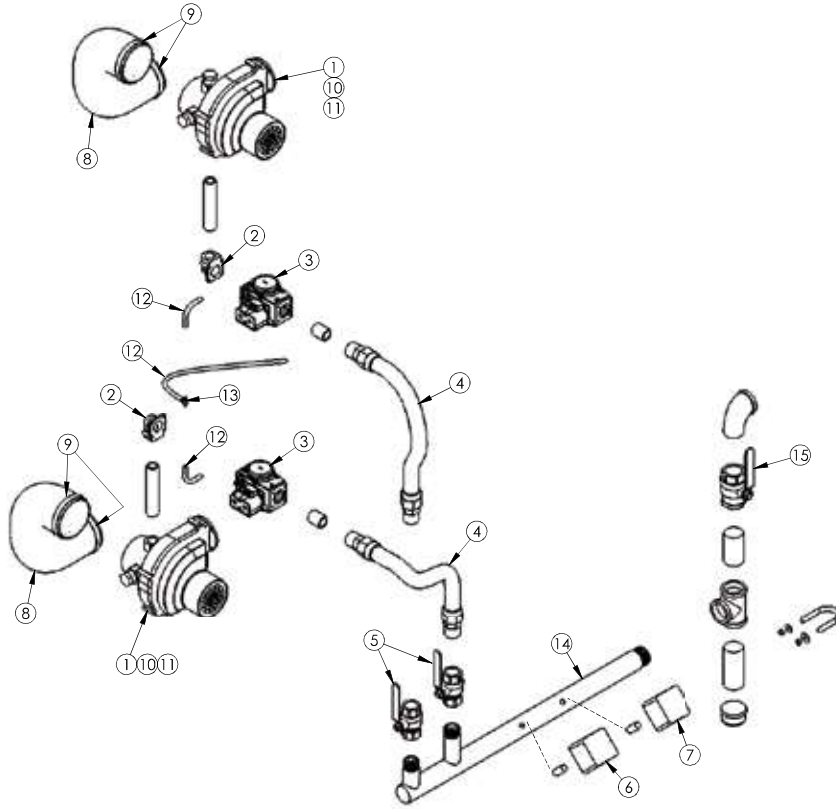

PeerlessBoilers.com

Peerless® PUREFIRE® PFC

PFC-850, PFC-1000 & PFC-1500

All repair parts orders - no minimum charges.

Please order with code number.

All prices quoted are in U.S. dollars.

All prices subject to change without notice.

All prices F.O.B. Bally, PA

PFC-850/1000 – Blower/Gas Train