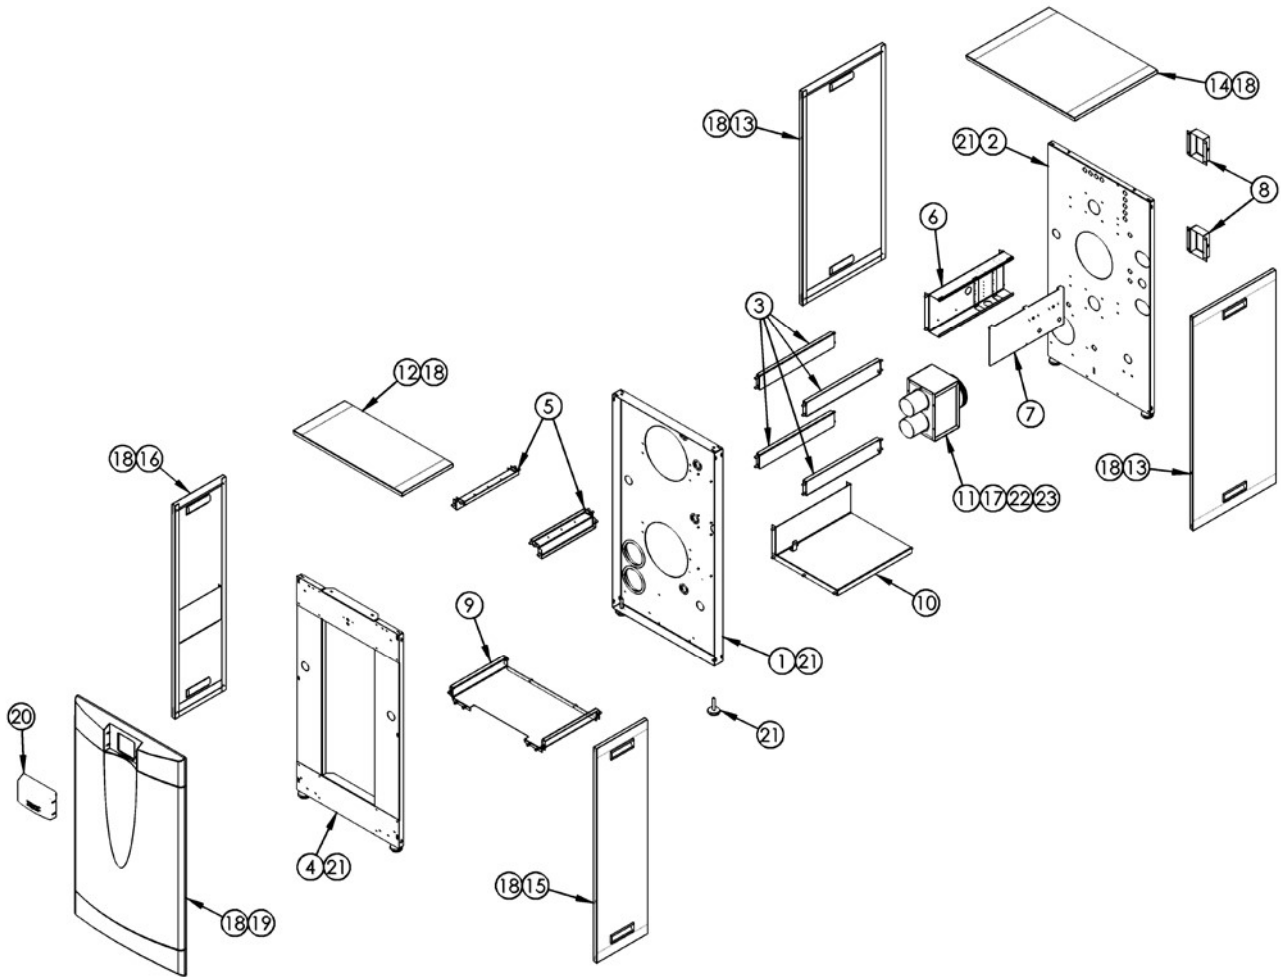

PeerlessBoilers.com

Peerless® PUREFIRE® PFC

PFC-850, PFC-1000 & PFC-1500

All repair parts orders - no minimum charges.

Please order with code number.

All prices quoted are in U.S. dollars.

All prices subject to change without notice.

All prices F.O.B. Bally, PA

PeerlessBoilers.com

Peerless® PUREFIRE® PFC

PFC-850, PFC-1000 & PFC-1500

All repair parts orders - no minimum charges.

Please order with code number.

All prices quoted are in U.S. dollars.

All prices subject to change without notice.

All prices F.O.B. Bally, PA

	Description	Quantity Required	Stock Code
1	Heat Exchanger Support Panel – Front	1	PF2016
		1	PF2037
2	Heat Exchanger Support Panel – Rear – PF-850, PF-1000	1	PF2017
	Heat Exchanger Support Panel – Rear – PF-1500	1	PF2038
3	Heat Exchanger Support Rails – PF-850	4	PF2018
	Heat Exchanger Support Rails – PF-1000	4	PF2018-1
	Heat Exchanger Support Rails – PF-1500	4	PF2018-2
4	Blower Cabinet Frame Assembly – PF-850, PF-1000	1	PF2027
	Blower Cabinet Frame Assembly – PF-1500	1	PF2027-1
5	Blower Cabinet Support Rails – PF-850, PF-1000	2	PF2026
	Blower Cabinet Support Rails – PF-1500	2	PF2027
6	Electrical Terminal Enclosure – PF-850	1	PF2029
	Electrical Terminal Enclosure – PF-1000	1	PF2029-1
	Electrical Terminal Enclosure – PF-1500	1	PF2029-2
7	Terminal Enclosure Cover – PF-850	1	PF2030
	Terminal Enclosure Cover – PF-1000	1	PF2030-1
	Terminal Enclosure Cover – PF-1500	1	PF2030-2
8	Thermal Fuse Cover	2	PF2031
9	Blower Cabinet Floor Pan – PF-850, PF-1000	1	PF2033
	Blower Cabinet Floor Pan – PF-1500	1	PF2039
10	Condensate System Tray – PF-850	1	PF5027
	Condensate System Tray – PF-1000	1	PF5027-1
	Condensate System Tray – PF-1500	1	PF5027-2
11	Air Inlet Plenum Assembly - PF-850/1000	1	PF5044
	Air Inlet Plenum Base - PF-1500	1	PF5051
11A	Air Inlet Plenum Cover - PF-1500	1	PF5052
12	Blower Cabinet Top Panel - PF-850/1000	1	PF6069
	Blower Cabinet Top Panel - PF-1500	1	PF6069-1
13	Side Heat Exchanger Access Panel - PF-850	4	PF6064
	Side Heat Exchanger Access Panel - PF-1000	4	PF6064-1
	Side Heat Exchanger Access Panel - PF-1500	4	PF6064-2
14	Top Heat Exchanger Access Panel - PF-850	1	PF6066
	Top Heat Exchanger Access Panel - PF-1000	1	PF6066-1
	Top Heat Exchanger Access Panel - PF-1500	1	PF6066-2
15	Blower Cabinet Right Side Panel - PF-850/1000	1	PF6067
	Blower Cabinet Right Side Panel - PF-1500	1	PF6067-2
16	Blower Cabinet Left Side Panel - PF-850/1000	1	PF6067-1
	Blower Cabinet Left Side Panel - PF-1500	1	PF6067-3
17	Air Inlet Screen - PF-850/1000	1	54447
18	Ball Studs	38	5433
19	Front Cover Panel	2	54292
20	Control Lens	1	54127
21	Leveling Legs	1	5659
22	1/4" Rubber Grommet	1	6158