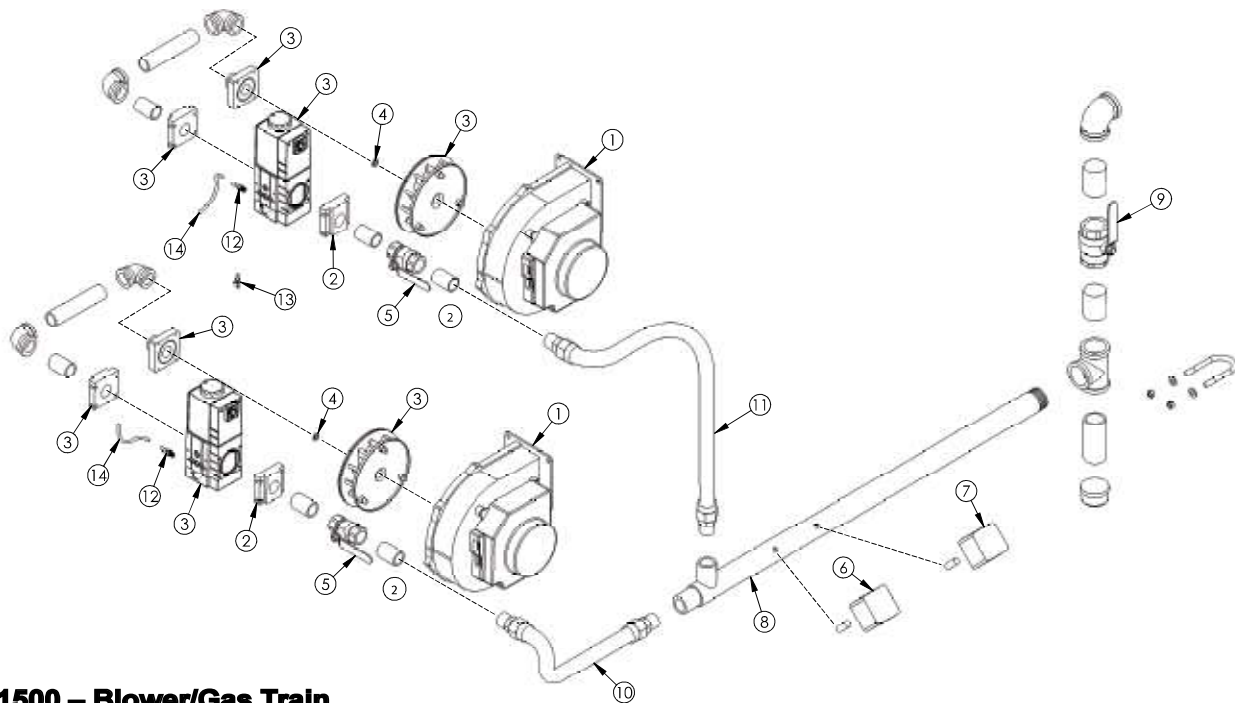

PFC-1500 – Blower/Gas Train