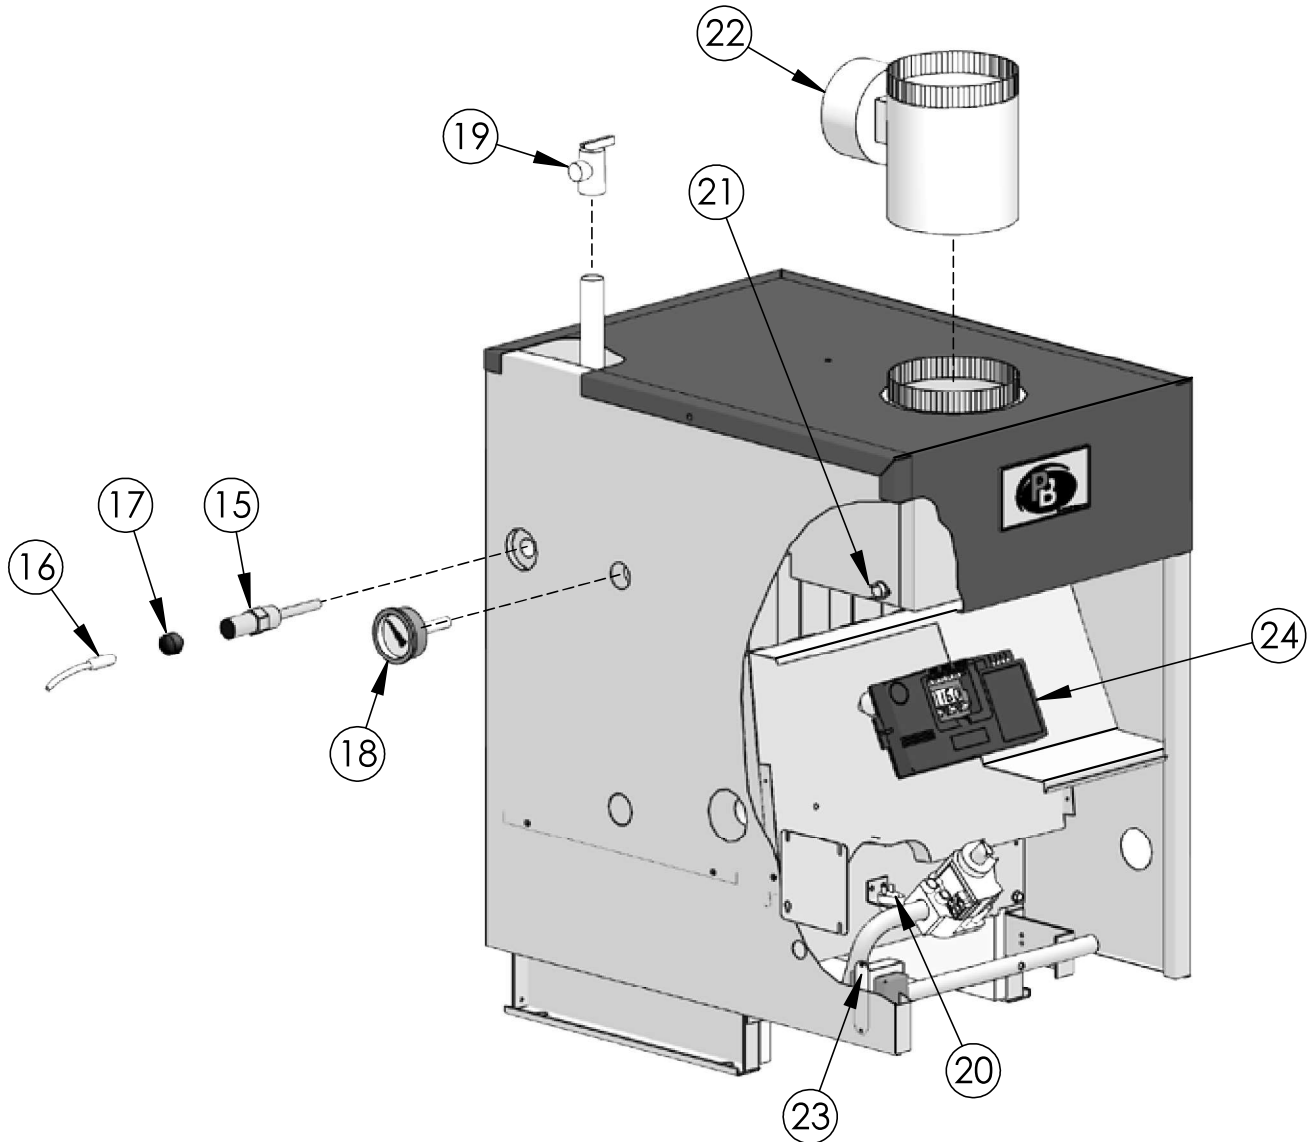

Peerless® Series MI-e®

All repair parts orders - no minimum charges.

Please order with code number.

All prices quoted are in U.S. dollars.

All prices subject to change without notice.

All prices F.O.B. Bally, PA

PeerlessBoilers.com

Peerless® Series MI-e®

All repair parts orders - no minimum charges.

Please order with code number.

All prices quoted are in U.S. dollars.

All prices subject to change without notice.

All prices F.O.B. Bally, PA

	Description	Quantity Required	Stock Code
15	WELL 3/4" NPT Well Std Length All Sizes	1	50723
16	SENSOR HYDROLEVEL 48" All Sizes	1	50361
17	GROMMET HYDROSTAT 4200 All Sizes	1	50362
18	Temperature-Pressure Gauge All Sizes	1	51324
19	Safety Relief Valve, 30 PSI, Conbraco 10-408-05	1	50501
	Safety Relief Valve, 50 PSI, Watts #350	☼	51028
20	Flame Roll-Out Safety Shut-Off Switch MI-e All Sizes	1	51587
21	Blocked Vent Shut-Off (Spill) Switch – MI-e All Sizes	1	90593
22	5" Vent Damper – MI-e-03/04	1	90612
	6' Vent Damper – MI-e-05/06	1	90613
	7" Vent Damper – MI-e-07	1	90614
	8' Vent Damper – MI-e-08/09	1	90615
	Harness Vent Damper MI/MIHII/MI85	1	X7132
23	Transformer, 40VA	1	50359
24	LIMIT HYDROLEVEL 4200 LWCO	1	50360
MI-E Harness			
N/S	Wire Harness, Vent Damper, 4 pin to 6 pin	1	X7132
N/S	Wire Harness, Low Voltage, 9 pin	1	X7138
N/S	Wire Harness, Line Voltage, 5 pin	1	X7137
N/S	Conversion Kit, MI-e 06-09 SPRK, LP to Nat	1	X7141
MI-E Fuel Conversion Kits			
N/S	Conversion Kit, MI-e-03-05 Natural Gas to LP	–	50902
N/S	Conversion Kit, MI-e-03-05 LP to Natural Gas	–	50903
N/S	Conversion Kit, MI-e 06-09 SPRK, Natural Gas to LP	–	50904
N/S	Conversion Kit, MI-e 06-09 SPRK, LP to Natural Gas	–	50905