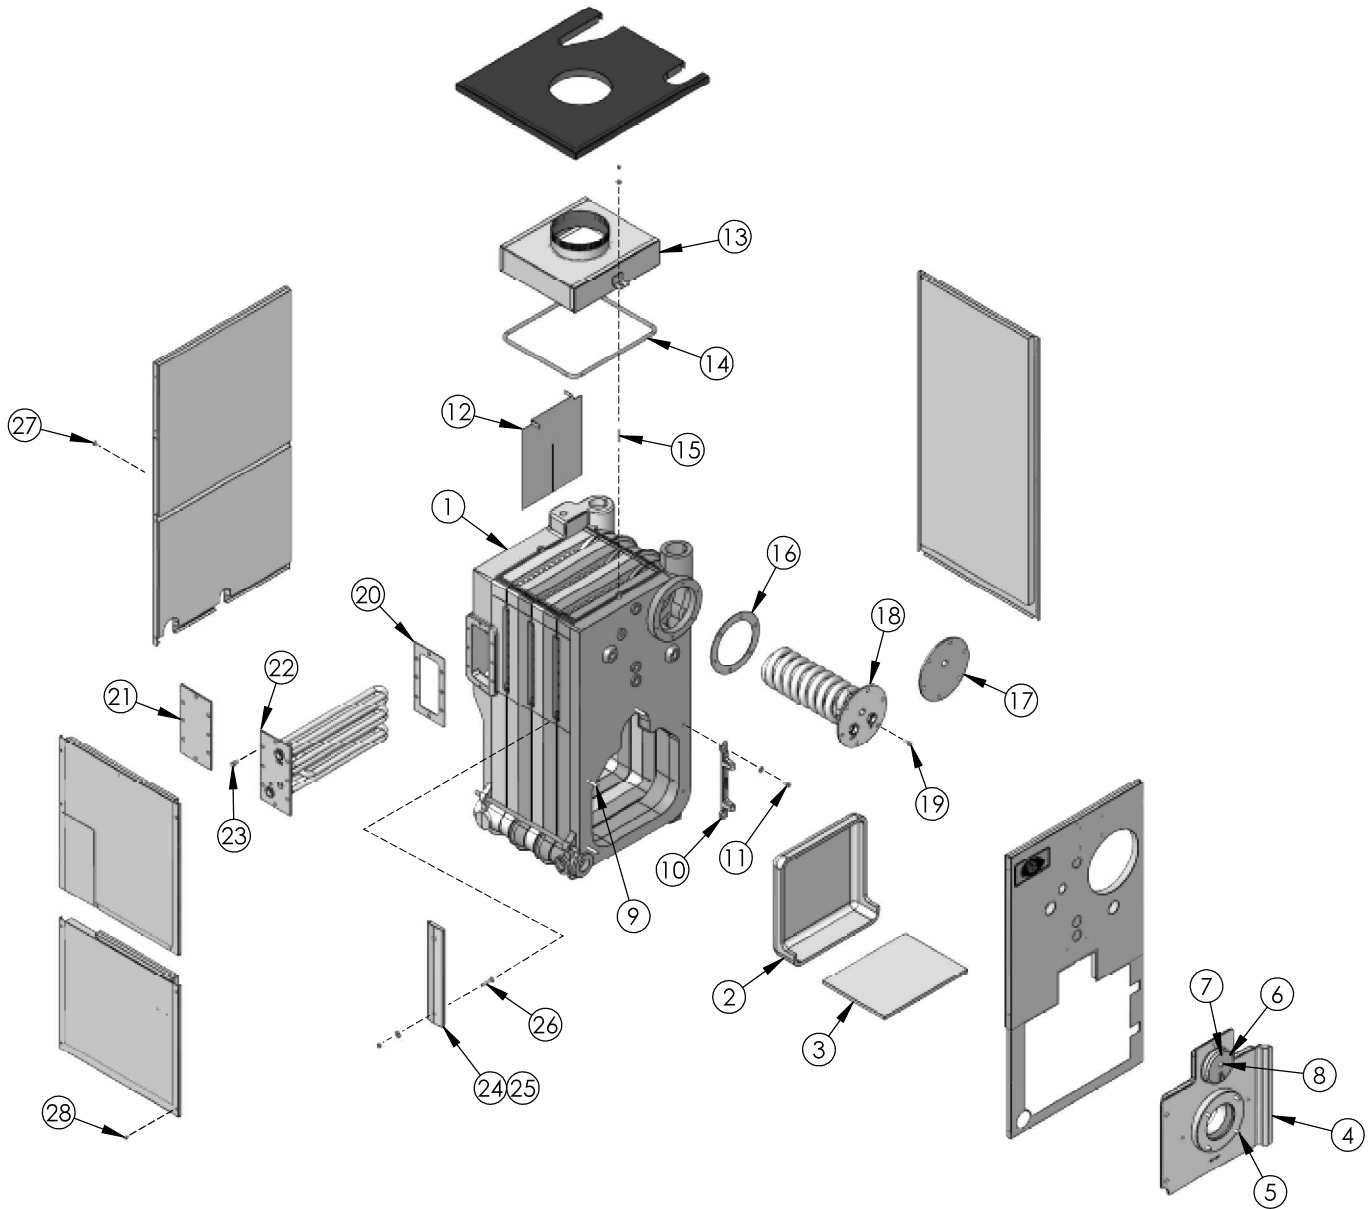

PeerlessBoilers.com

Peerless® Series EC™

All repair parts orders - no minimum charges.

Please order with code number.

All prices quoted are in U.S. dollars.

All prices subject to change without notice.

All prices F.O.B. Bally, PA

PeerlessBoilers.com

Peerless® Series EC™

All repair parts orders - no minimum charges.

Please order with code number.

All prices quoted are in U.S. dollars.

All prices subject to change without notice.

All prices F.O.B. Bally, PA

	Description	Quantity Required	Stock Code
1	Block Assembly – EC-03	1	90662
	Block Assembly – EC-04	1	90663
	Block Assembly – EC-05	1	90657
	Block Assembly – EC-06	1	90661
	Block Assembly – EC(T)-03	1	90664
	Block Assembly – EC(T)-04	1	90665
	Block Assembly – EC(T)-05	1	90658
	Block Assembly – EC(T)-06	1	90660
-	Front Section	1	90006
-	Standard Intermediate Section	-	90000
-	Tapped Intermediate Section w/ 1" LWCO Tap	-	90002
-	Standard Back Section	1	90015
-	Tankless Back Section	-	90038
N/S	Large Push Nipple 1/Section #64 MCC-64	1	51546
N/S	Small Push Nipple 1/Section #12 MCC	1	51543
N/S	Draw Up Washer (large)	2	51163
N/S	Draw Up Washer (small)	2	51165
N/S	Draw Up Clamp Body	2	51146
N/S	Draw Up Clamp Jaws	4	51148
2	Target Wall	1	50768
N/S	Combustion Chamber Kit, EC/JO		50661
3	Base Liner, 1/2" x 14" x 6" EC/EC(T)-03	1	50857
	Base Liner, 1/2" x 14" x 10.5" EC/EC(T)-04	1	50858
	Base Liner, 1/2" x 14" x 18-3/4" EC/EC(T)-05	1	50846
4	Burner Mounting Plate Assembly for Standard Door	1	93530
5	Burner Mounting Plate Studs 5/16-18 x 1" Lg.	4	51748
N/S	Burner Mounting Insulation	1	50765
N/S	High Temp. Rope 1/2" Diameter ** Price Per Foot **	7.ft	55521
N/S	Insulation Hardware for Burner Mtg. Plate	1	95016
6	Observation Door	-	51677
7	Machine Screws 5/16-18 x 3/4" Lg. (Mount Observation Door)	1	99802
8	Machine Screw, 3/8-16 x 1/2" SS (Obs Port)	1	7511
9	5-16" - 18 x 2-1/4" Stud, (Local Hdwr Supply)	4	51747
10	Burner Mounting Plate Hinge Internal (Older Style)	1	51149
10	Burner Mounting Plate Hinge Internal (Current)	1	3920
11	Bolt Hex, Hd. 5/16-18 x 5/8" Lg. (Hinge to block)	2	91588
12	Flue Baffle	1 per flue	51613
13	KIT Flue Collector EC/EC(T)-03 EC5000	1	99536
	KIT Flue Collector EC/EC(T)-04 EC5000-1	1	99537
	KIT Flue Collector EC/EC(T)-05 EC5000-2	1	99538
	KIT Flue Collector EC/EC(T)-06 EC5000-3	1	99539
14	Flue Seal, High Temp. Rope 1/2" Diameter, 7 Ft	7.ft	51211
15	3/8"-16 x 2-1/4" Bolt with Nuts & Washer. (Local Hdwr Supply)	2	51751
16	Round Gasket	1	51800
17	Tankless Cover Plate, KIT (Round) w/ Hardware (Water)	1	99812
18	Tankless Coil (Round) (Optional Water)	1	90534
19	3/8"-16 x 3/4" Hex Hd. Cap, (Local Hdwr Supply)	6	99788
20	Tankless Cover Plate (Rectangular) Gasket (Steam) (EC(T) Models)	1	90547
21	Cover Plate (Rectangular) w/ Gasket & Hardware	1	90140
22	Tankless Heater (Rectangular) (Optional Steam)	1	90546
23	3/8"-16 x 3/4" Hex Hd. Cap, (Local Hdwr Supply)	8	99788
24	Side Cleanout Plate Kit, includes insulation & hardware (03 section)	1	50721
	Side Cleanout Plate Kit, Includes insulation & hardware (04 section)	1	50722
	Side Cleanout Plate Kit, includes insulation & hardware (05 section)	2	50721
	Side Cleanout Plate Kit, includes insulation & hardware (06 section)	1 each	50721, 50722
25	Clean Out Insulation Board, 1/2 X 2-3/8 X 14", (1) per flue	1	50800
26	5/16"-18 x 1-3/4" Carriage, (2) ea. (Local Hdwr Supply)	2 per flue	93997
27	Machine Screw, Truss Hd., 1/4-20 x 3/8" Lg. (jacket to Block)	2	91590
28	Screw, #10 x 1/2" Lg., SMS	18	99992
-	Jacket Panel Assembly, EC-03 / EC(T)-e-03	1	90861
	Jacket Panel Assembly, EC-04 / EC(T)-e-04	1	90862
	Jacket Panel Assembly, EC-05 / EC(T)-e-05	1	90863
	Jacket Panel Assembly, EC-06 / EC(T)-e-06	1	90281