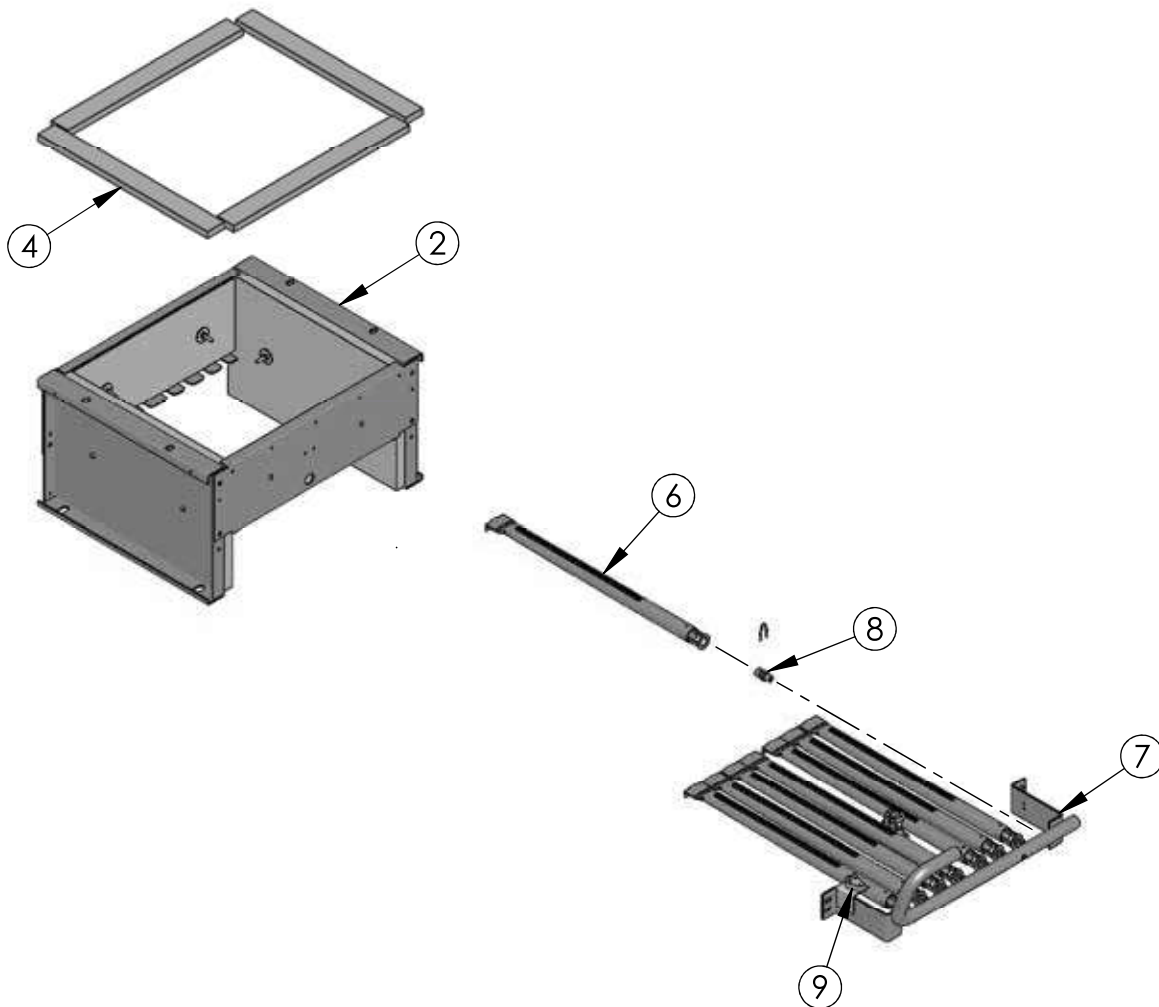

PeerlessBoilers.com

Peerless® Series DE™

All repair parts orders - no minimum charges.

Please order with code number.

All prices quoted are in U.S. dollars.

All prices subject to change without notice.

All prices F.O.B. Bally, PA

	Description	Quantity Required	Stock Code
1	Block Assembly – DE-03	1	90419
	Block Assembly – DE-04	1	90420
	Block Assembly – DE-05	1	90421
	Block Assembly – DE-06	1	90422
2	Assembled Steel Base – DE-03	1	7800
	Assembled Steel Base – DE-04	1	7801
	Assembled Steel Base – DE-05	1	7802
	Assembled Steel Base – DE-06	1	7803
2a	Base Blanket Seal, (4' to 7')	7.ft	50867
6	Steel Burner w/ Pilot Clip	1	51539
-	Steel Burner – DE-03	3	51537
	Steel Burner – DE-04	5	
	Steel Burner – DE-05	7	
	Steel Burner – DE-06	9	
7	Gas Manifold – DE-03	1	50978
	Gas Manifold – DE-04	1	50979
	Gas Manifold – DE-05	1	50980
	Gas Manifold – DE-06	1	50981
8	Orifice Spud, #48 Natural Gas – DE-03	4	50894
	Orifice Spud, #48 Natural Gas – DE-04	6	
	Orifice Spud, #48 Natural Gas – DE-05	8	
	Orifice Spud, #48 Natural Gas – DE-06	10	
	Orifice Spud, #56 LP Gas – DE-03	4	50899
	Orifice Spud, #56 LP Gas – DE-04	6	
	Orifice Spud, #56 LP Gas – DE-05	8	
	Orifice Spud, #56 LP Gas – DE-06	10	
9	Flame Rollout Safety Shut Off Switch	1	51587
10	Flue Collector/Fan Mount – DE-03	1	90195
	Flue Collector/Fan Mount – DE-04	1	90196
	Flue Collector/Fan Mount – DE-05	1	90197
	Flue Collector/Fan Mount – DE-06	1	90198
10a	1/4"-20 x 2-1/4" Carriage Bolt w/ Nuts & Washer, (Local Hdwr Supply)	2	-
11	Flue Baffle - 8" – DE – 03	2	51584
	Flue Baffle - 8" – DE – 04	3	51584
	Flue Baffle - 8" – DE – 05	4	51584
	Flue Baffle - 8" – DE – 06	5	51584
12	Flue Collector Blanket Seal (Flue Collector Blanket Seal 1/2 X 3/4) 4' to 7'	7.ft	50866
13	Fan Gasket	1	50204
14	Fan Adapter Gasket	1	50203
15	Fan Adapter	1	90199
16	Jacket Assembly – DE-03	1	90244
	Jacket Assembly – DE-04	1	90245
	Jacket Assembly – DE-05	1	90246
	Jacket Assembly – DE-06	1	90247
17	Fan Fasco-7021-9158 – Blower DE-03 thru DE-06 early model (94'-00')	1	51169
	Fan Fasco-7021 10992 – Blower DE-03 thru DE-06 current modern (01'-Present)	1	50212

PeerlessBoilers.com

Peerless® Series DE™

All repair parts orders - no minimum charges.

Please order with code number.

All prices quoted are in U.S. dollars.

All prices subject to change without notice.

All prices F.O.B. Bally, PA