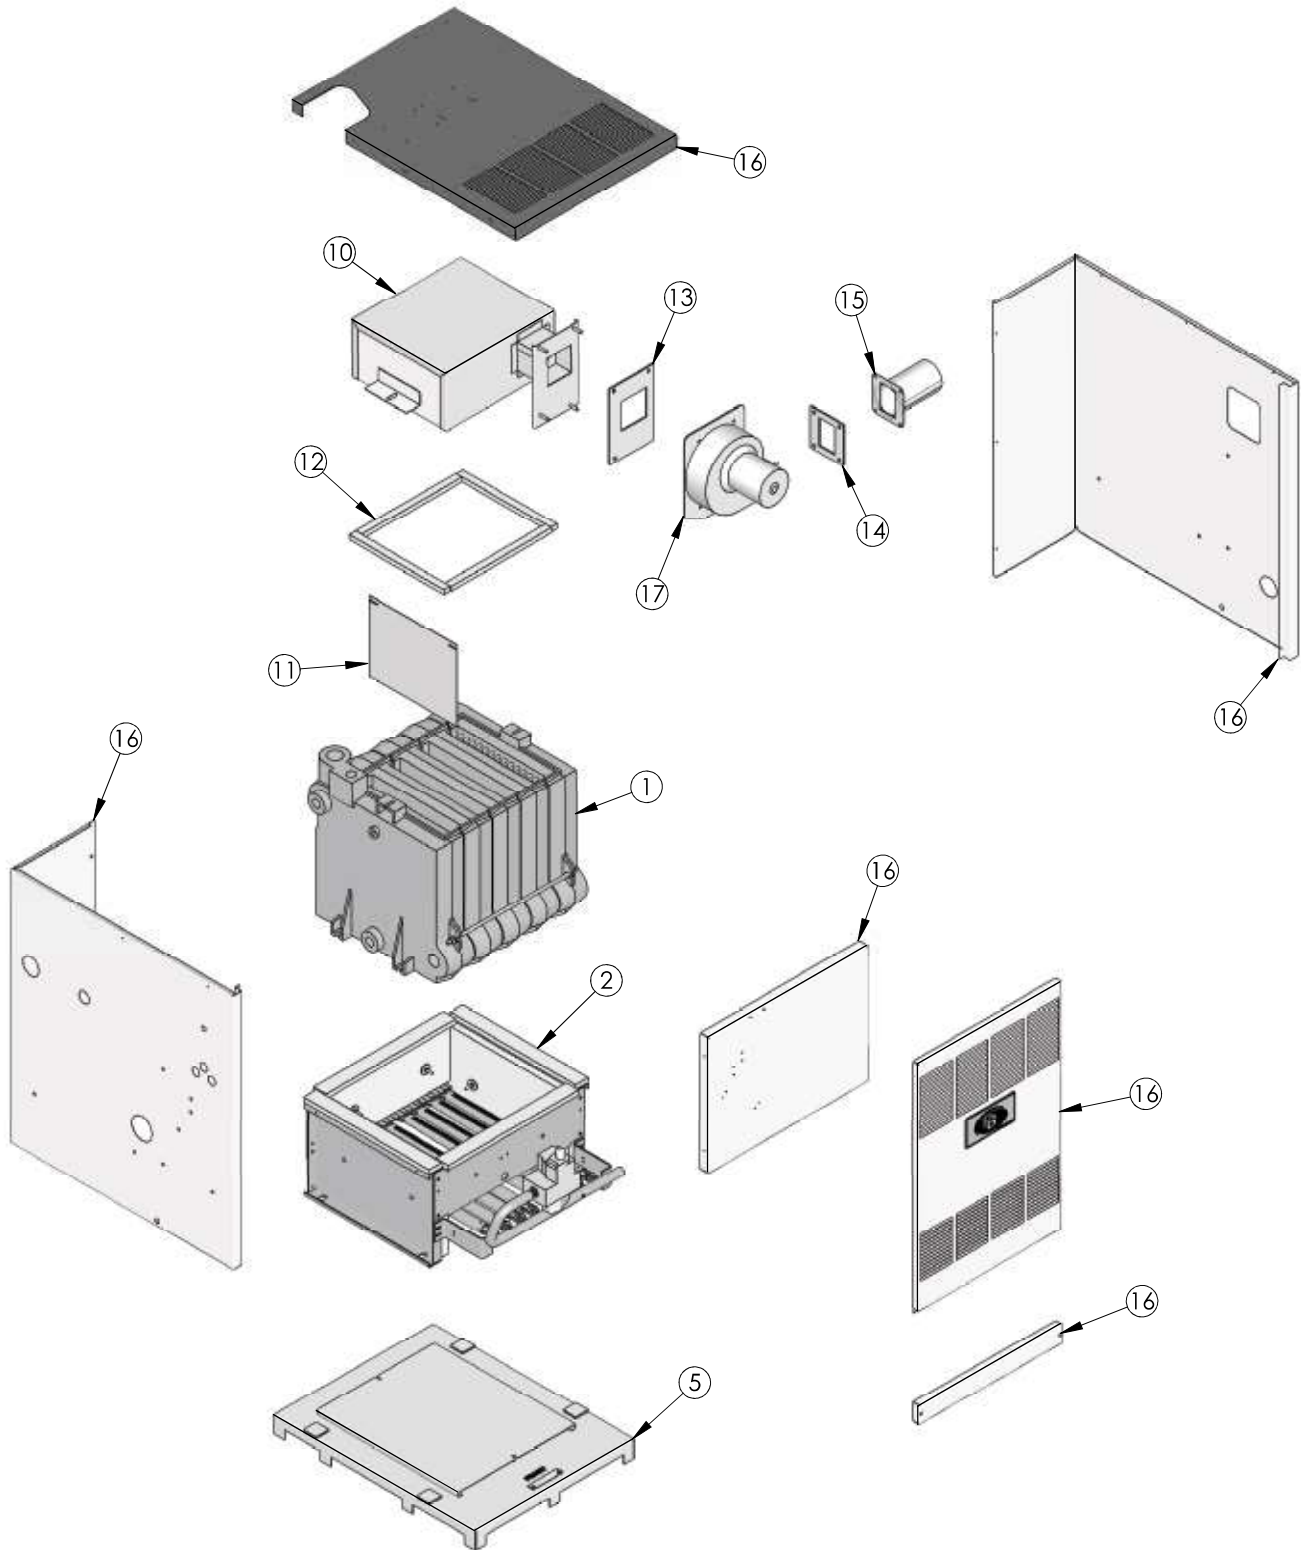

PeerlessBoilers.com

Peerless® Series DE™

All repair parts orders - no minimum charges.

Please order with code number.

All prices quoted are in U.S. dollars.

All prices subject to change without notice.

All prices F.O.B. Bally, PA

PeerlessBoilers.com

Peerless® Series DE™

All repair parts orders - no minimum charges.

Please order with code number.

All prices quoted are in U.S. dollars.

All prices subject to change without notice.

All prices F.O.B. Bally, PA

	Description	Quantity Required	Stock Code
1	Block Assembly – DE-03	1	90419
	Block Assembly – DE-04	1	90420
	Block Assembly – DE-05	1	90421
	Block Assembly – DE-06	1	90422
2	Assembled Steel Base – DE-03	1	7800
	Assembled Steel Base – DE-04	1	7801
	Assembled Steel Base – DE-05	1	7802
	Assembled Steel Base – DE-06	1	7803
2a	Base Blanket Seal, (4' to 7')	7.ft	50867
6	Steel Burner w/ Pilot Clip	1	51539
-	Steel Burner – DE-03	3	51537
	Steel Burner – DE-04	5	
	Steel Burner – DE-05	7	
	Steel Burner – DE-06	9	
7	Gas Manifold – DE-03	1	50978
	Gas Manifold – DE-04	1	50979
	Gas Manifold – DE-05	1	50980
	Gas Manifold – DE-06	1	50981
8	Orifice Spud, #48 Natural Gas – DE-03	4	50894
	Orifice Spud, #48 Natural Gas – DE-04	6	
	Orifice Spud, #48 Natural Gas – DE-05	8	
	Orifice Spud, #48 Natural Gas – DE-06	10	
	Orifice Spud, #56 LP Gas – DE-03	4	50899
	Orifice Spud, #56 LP Gas – DE-04	6	
	Orifice Spud, #56 LP Gas – DE-05	8	
	Orifice Spud, #56 LP Gas – DE-06	10	
9	Flame Rollout Safety Shut Off Switch	1	51587
10	Flue Collector/Fan Mount – DE-03	1	90195
	Flue Collector/Fan Mount – DE-04	1	90196
	Flue Collector/Fan Mount – DE-05	1	90197
	Flue Collector/Fan Mount – DE-06	1	90198
10a	1/4"-20 x 2-1/4" Carriage Bolt w/ Nuts & Washer, (Local Hdwr Supply)	2	-
11	Flue Baffle - 8" – DE – 03	2	51584
	Flue Baffle - 8" – DE – 04	3	51584
	Flue Baffle - 8" – DE – 05	4	51584
	Flue Baffle - 8" – DE – 06	5	51584
12	Flue Collector Blanket Seal (Flue Collector Blanket Seal 1/2 X 3/4) 4' to 7'	7.ft	50866
13	Fan Gasket	1	50204
14	Fan Adapter Gasket	1	50203
15	Fan Adapter	1	90199
16	Jacket Assembly – DE-03	1	90244
	Jacket Assembly – DE-04	1	90245
	Jacket Assembly – DE-05	1	90246
	Jacket Assembly – DE-06	1	90247
17	Fan Fasco-7021-9158 – Blower DE-03 thru DE-06 early model (94'-00')	1	51169
	Fan Fasco-7021 10992 – Blower DE-03 thru DE-06 current modern (01'-Present)	1	50212